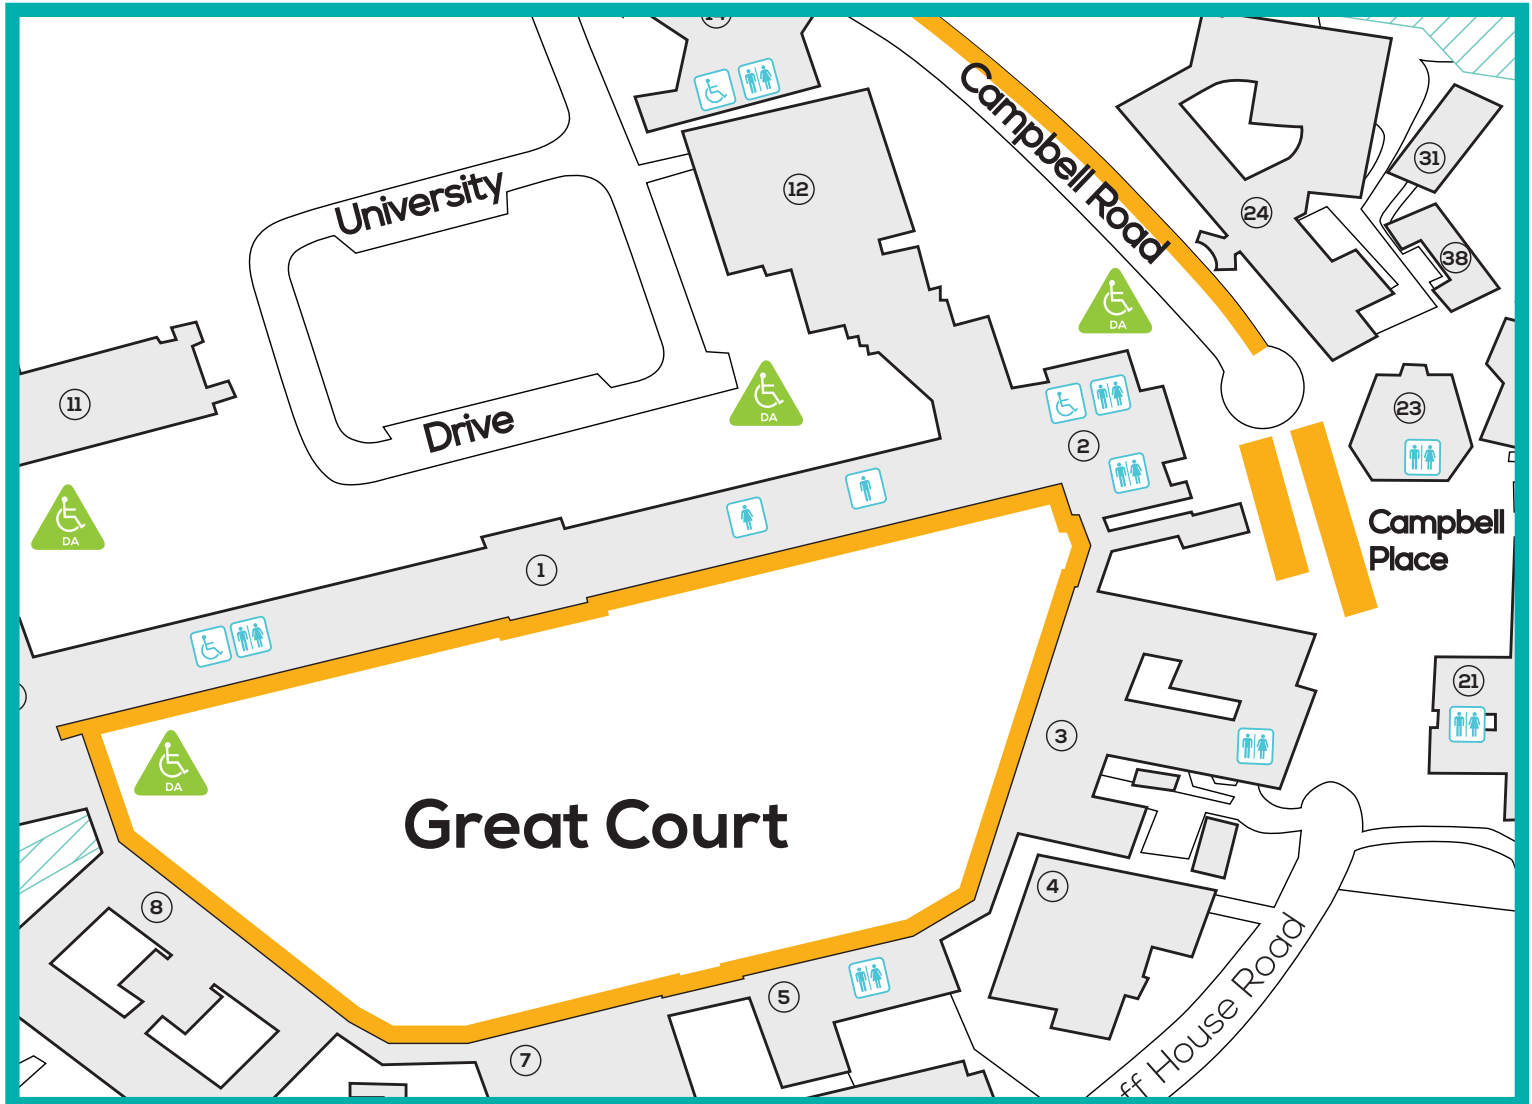

# market day map

wednesday 10am - 2pm

## Stalls

Campbell Place  
The Great Court  
Campbell Road

## Map Legend

disabled access

male/female toilets

disabled toilets