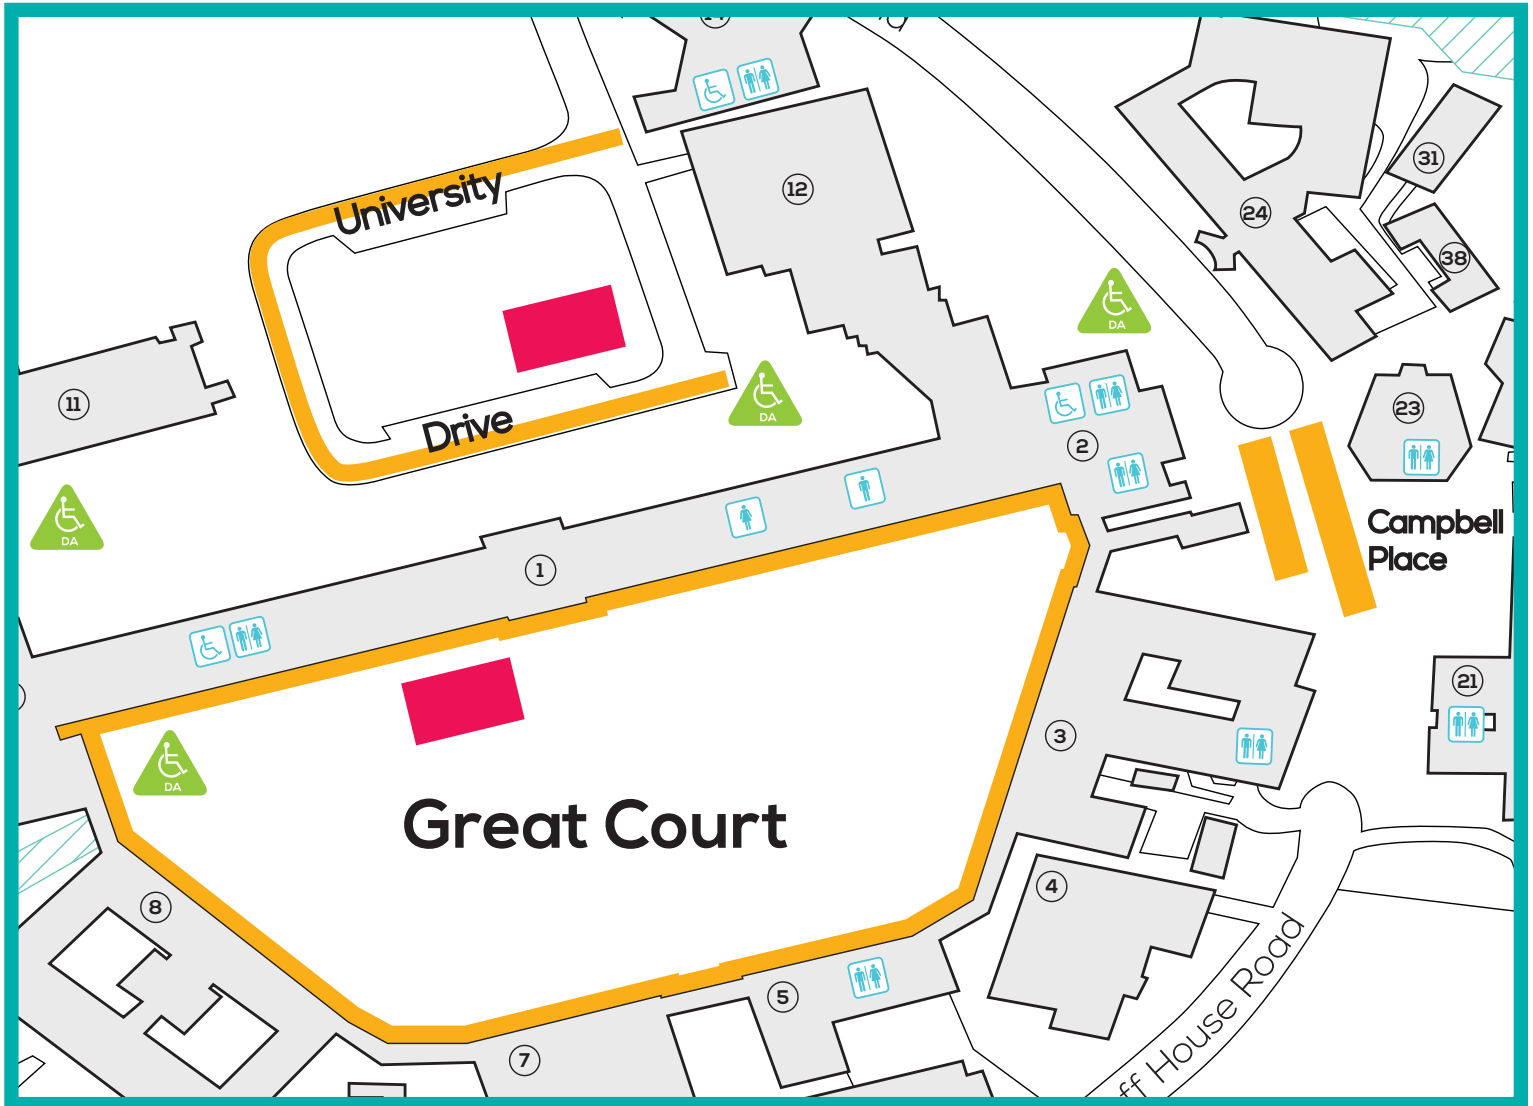

market day map

wednesday 10am - 2pm

Stalls

Campbell Place
The Great Court
University Drive

Entertainment

The Great Court
University Drive

Map Legend

disabled access

male/female toilets

disabled toilets

THE UNIVERSITY
OF QUEENSLAND
AUSTRALIA